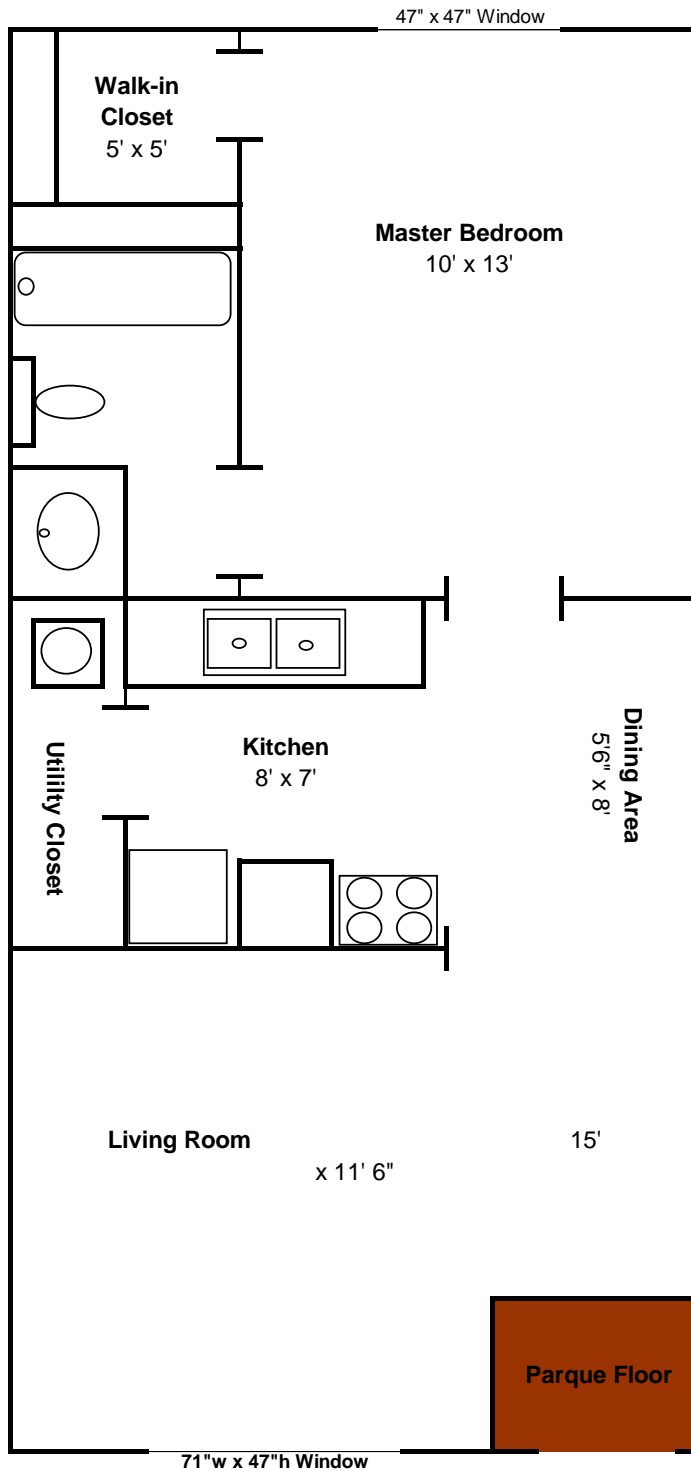

**Features:**

**Living Room:**

15' x 11' 6"

All electric

Large Picture Window

Marble Window Sills

Carpeted

**Kitchen:**

Dual Sink

Garbage Disposal

Refrigerator

Stove

**Dining Area:**

Dinette Size

Ceiling Fan

**Bedroom:**

10' x 13'

5' x 5' Walk-in Closet

Large Window

Marble Window Sills

Carpeted

**Premises:**

On-Site Laundry

Individual Storage Rooms