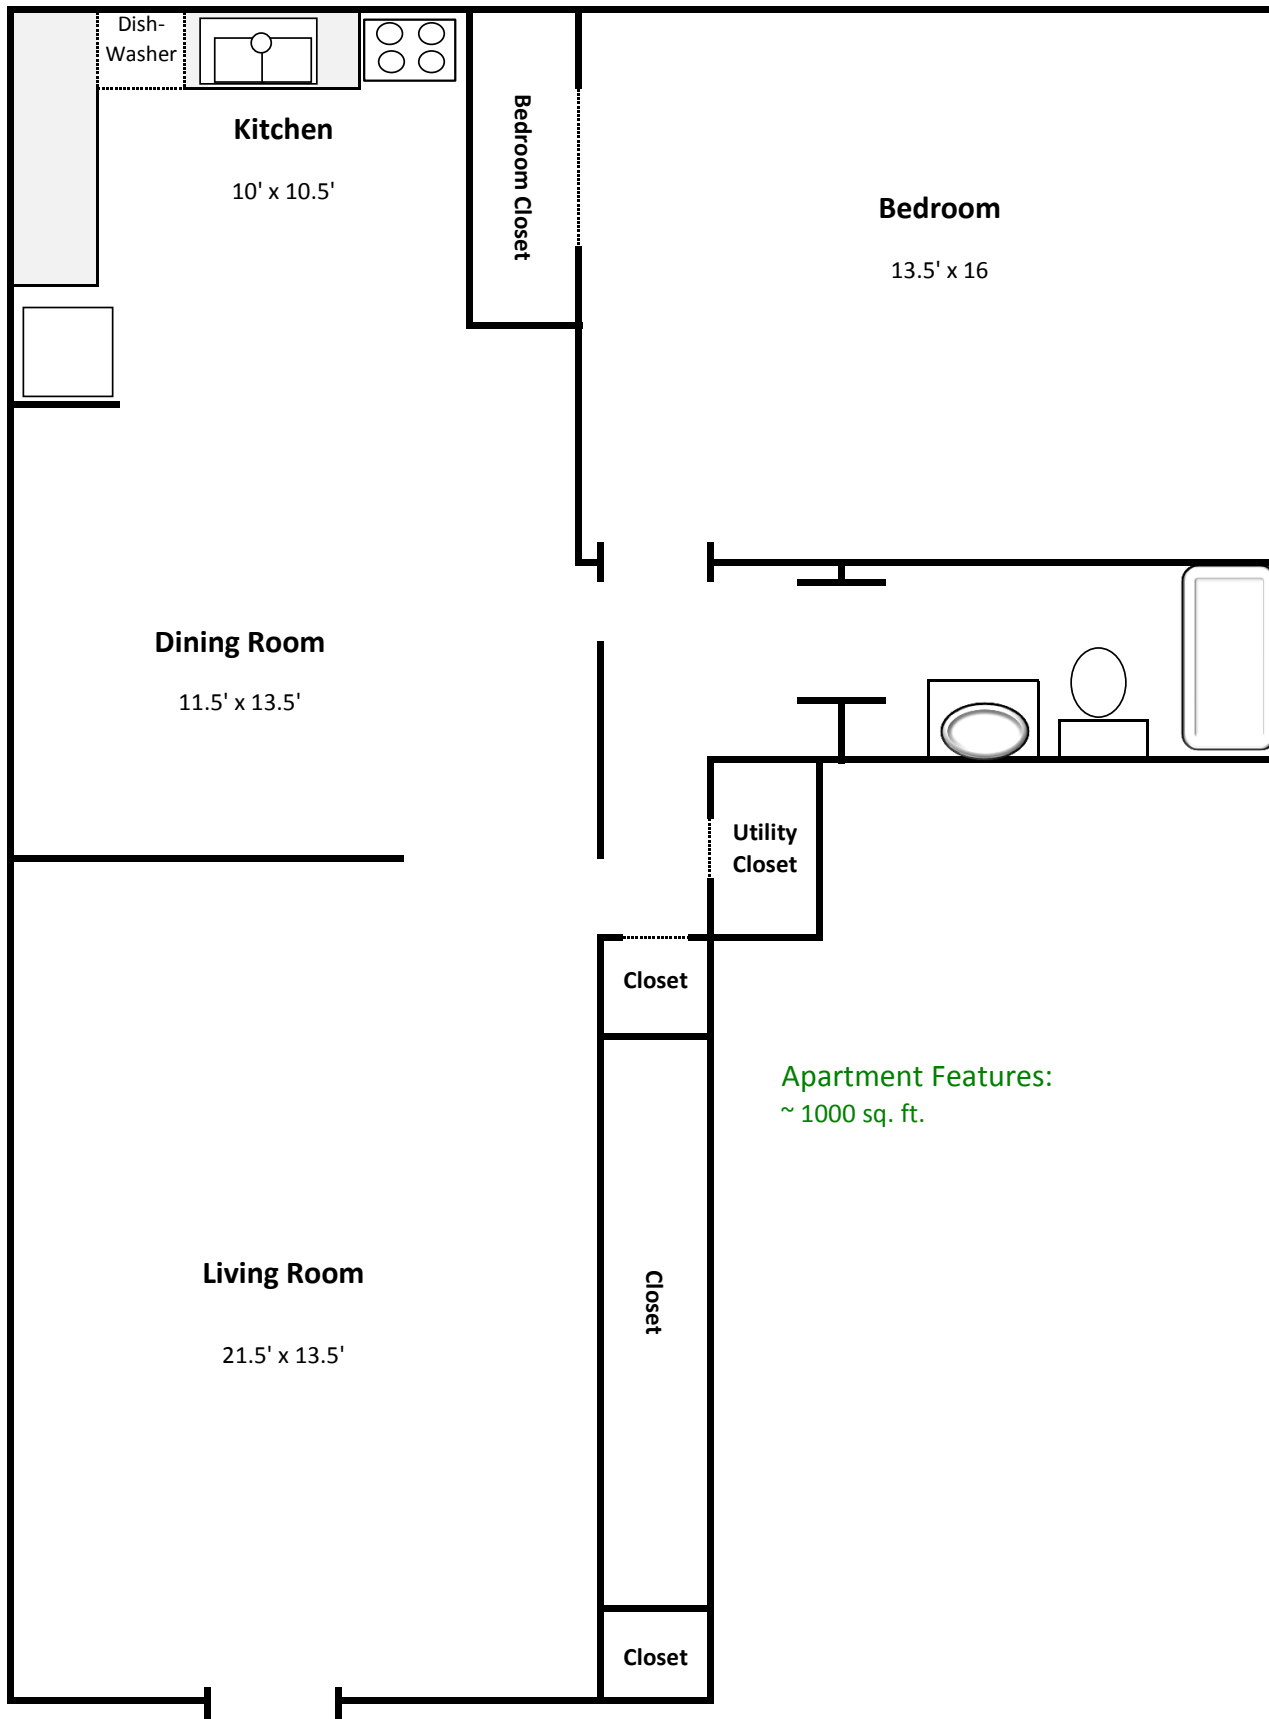

The Manors at Sunrise

200-500 Sunrise Dr. Belleville, IL 62220

1 BR

Apartment Features:
~ 1000 sq. ft.